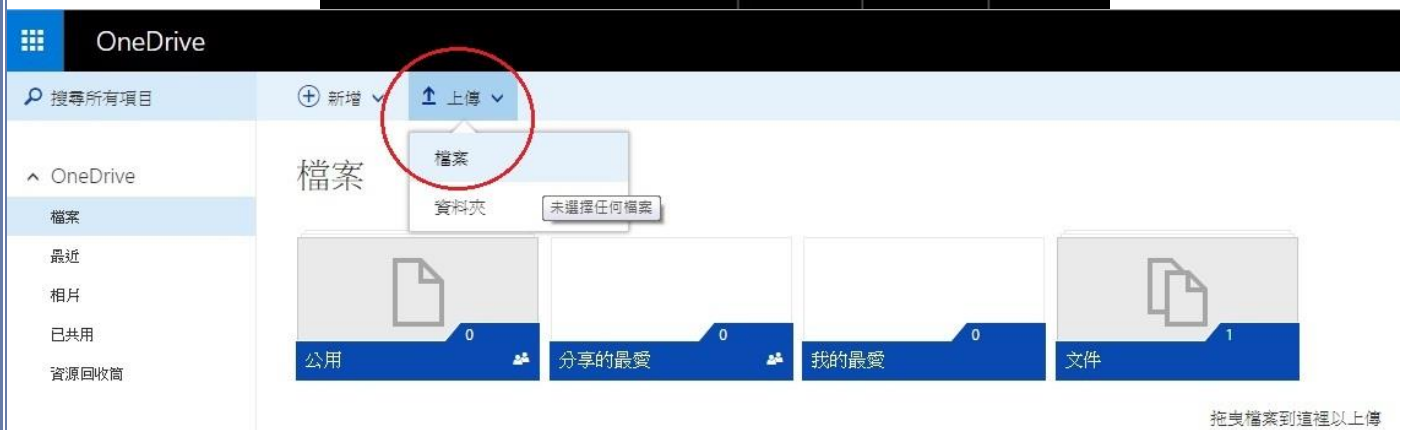

➤ PowerPoint

Power Pointer ✕

OneDrive Open

Upload OneDrive

Choose file No file ✕

Name of uploaded file

Upload

Embed

Size 348px * 284px

Border Color ☐ Width

Reload interval Sec. (not reload if empty)

Send Close

User should upload file to OneDrive first, please apply OneDrive ID before using this function.

A. Press OneDrive 『Open』

B. Upload your PPT document

(It'll show loading at the upper right corner, please wait few minute)