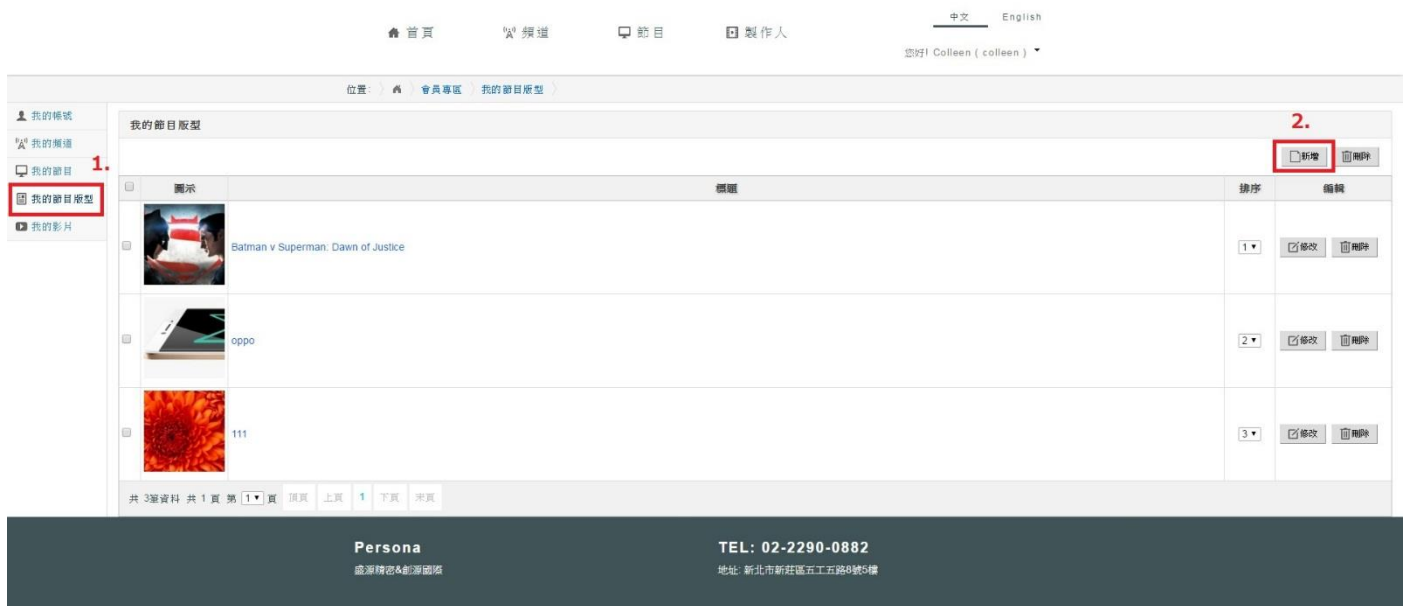

地址: 新北市新莊區五工五路8號5樓

Template Edition

1.Add New Template

- Enter 『 My Template 』
- Press 『 New 』 to add new template

2.Edit Template

This function can save your time, user only have to edit once for same size of display. Please choose same template to make a program, no need to add new template every time.