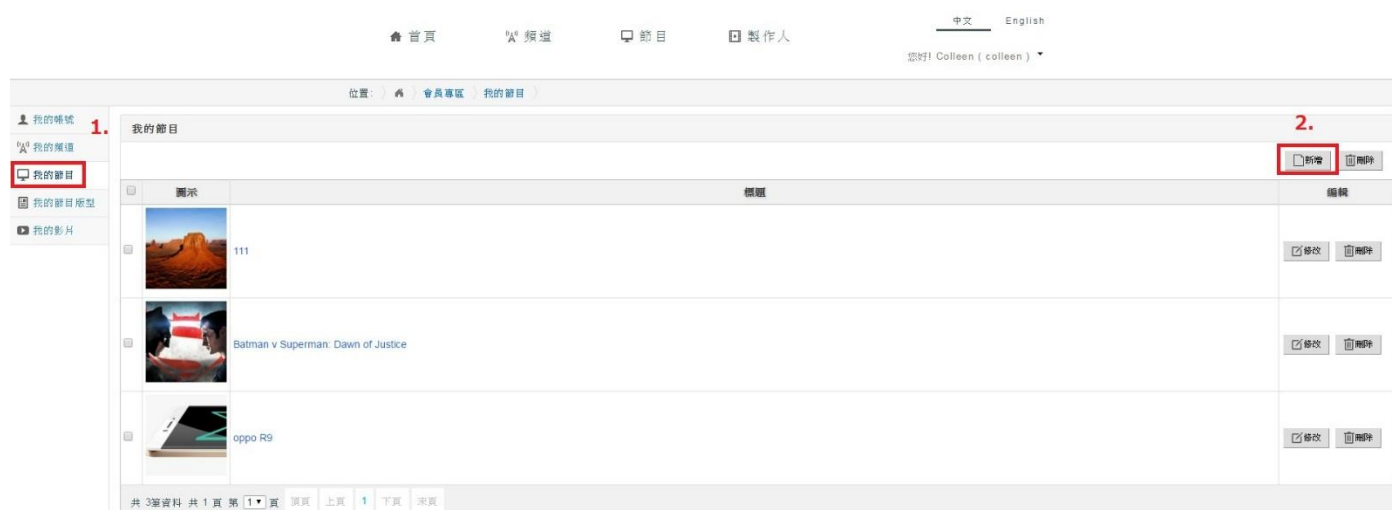

Program Edition

1.Add New Program

- Enter 『 My Program 』
- Press 『 New 』 to add new program

2.Edit New Program

- 『 Title 』 : Name for program
- 『 Template 』 : Choose template to match the size of display
- 『 Background Image 』 : Insert background picture or use original background.
- 『 Thumbnail 』 : Upload recognizable picture