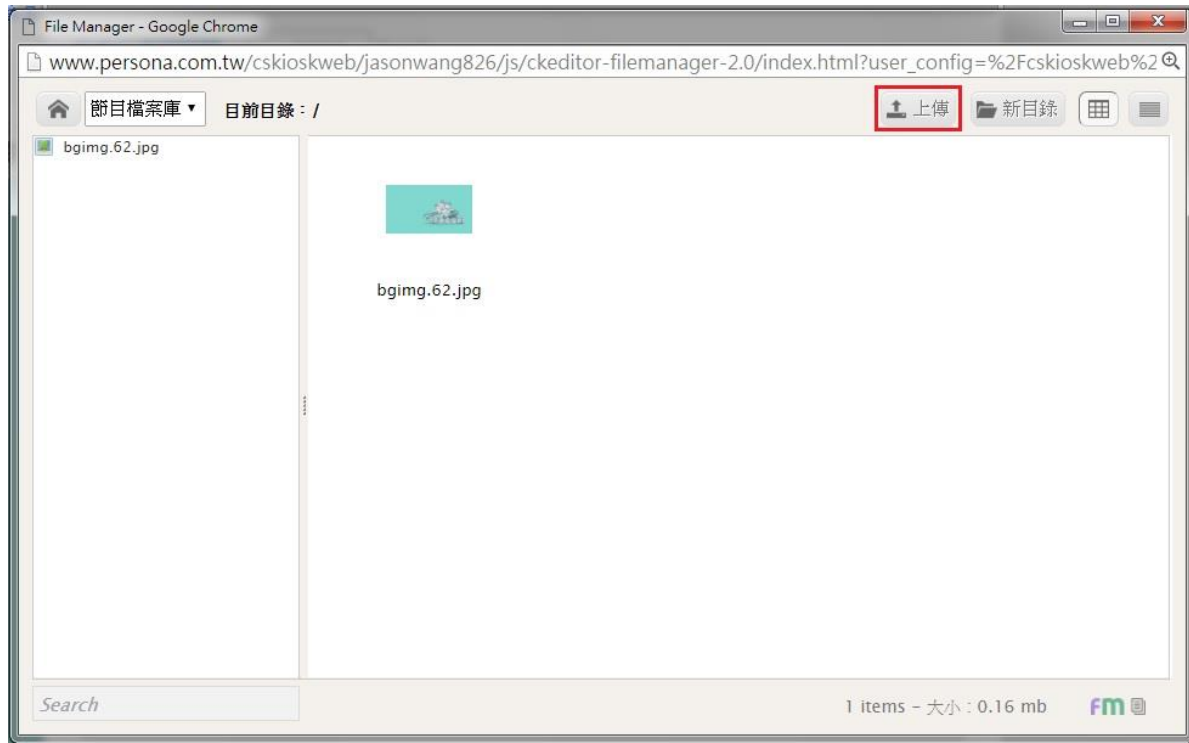

✧ 『Add New Slide』

Press 『Upload』