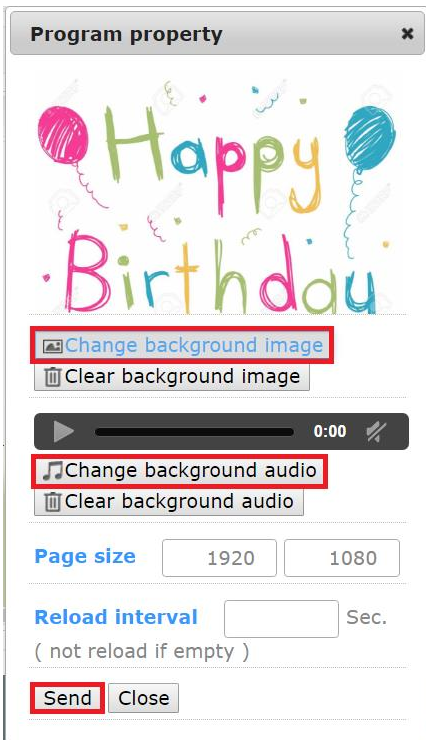

- Use   to adjust layout size, easier for edition

← Zoom out

- Choose  to change background image & audio
- Press 『Send』 to save

5.Add New Block

- Choose  to input signage block
(We provide ten option)

✧ 『Block』 Introduction